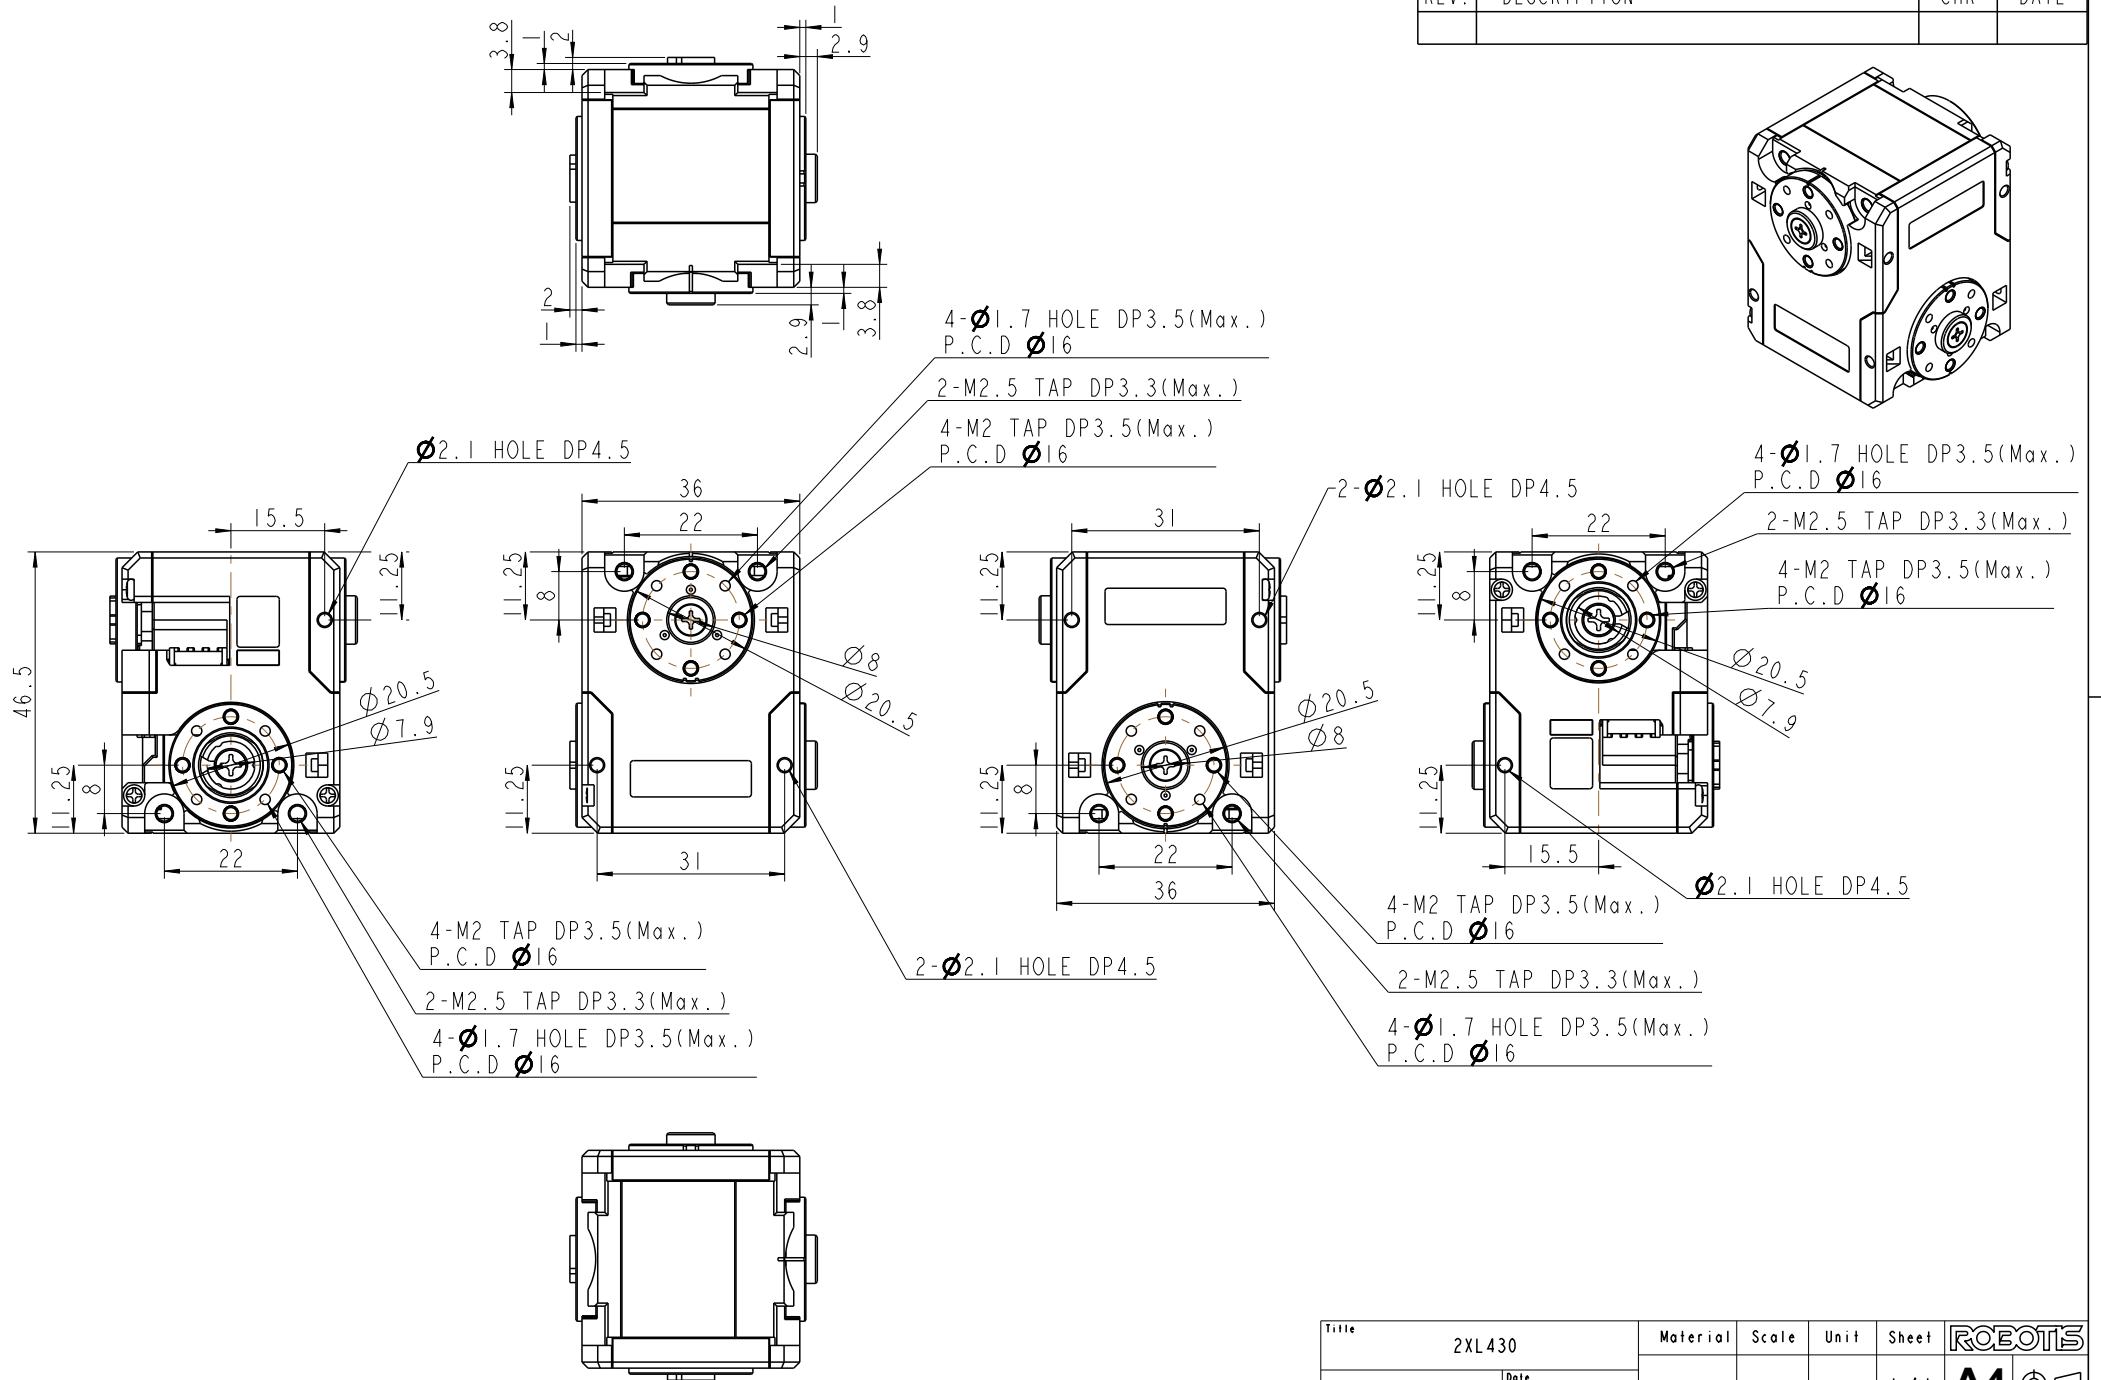

REV.	DESCRIPTION	CHK	DATE

[FOR REFERENCE ONLY]

Title	Material	Scale	Unit	Sheet	ROBOTS
2XL430					
Date Nov-22-18		NONSCALE	mm	1 of 1	A4