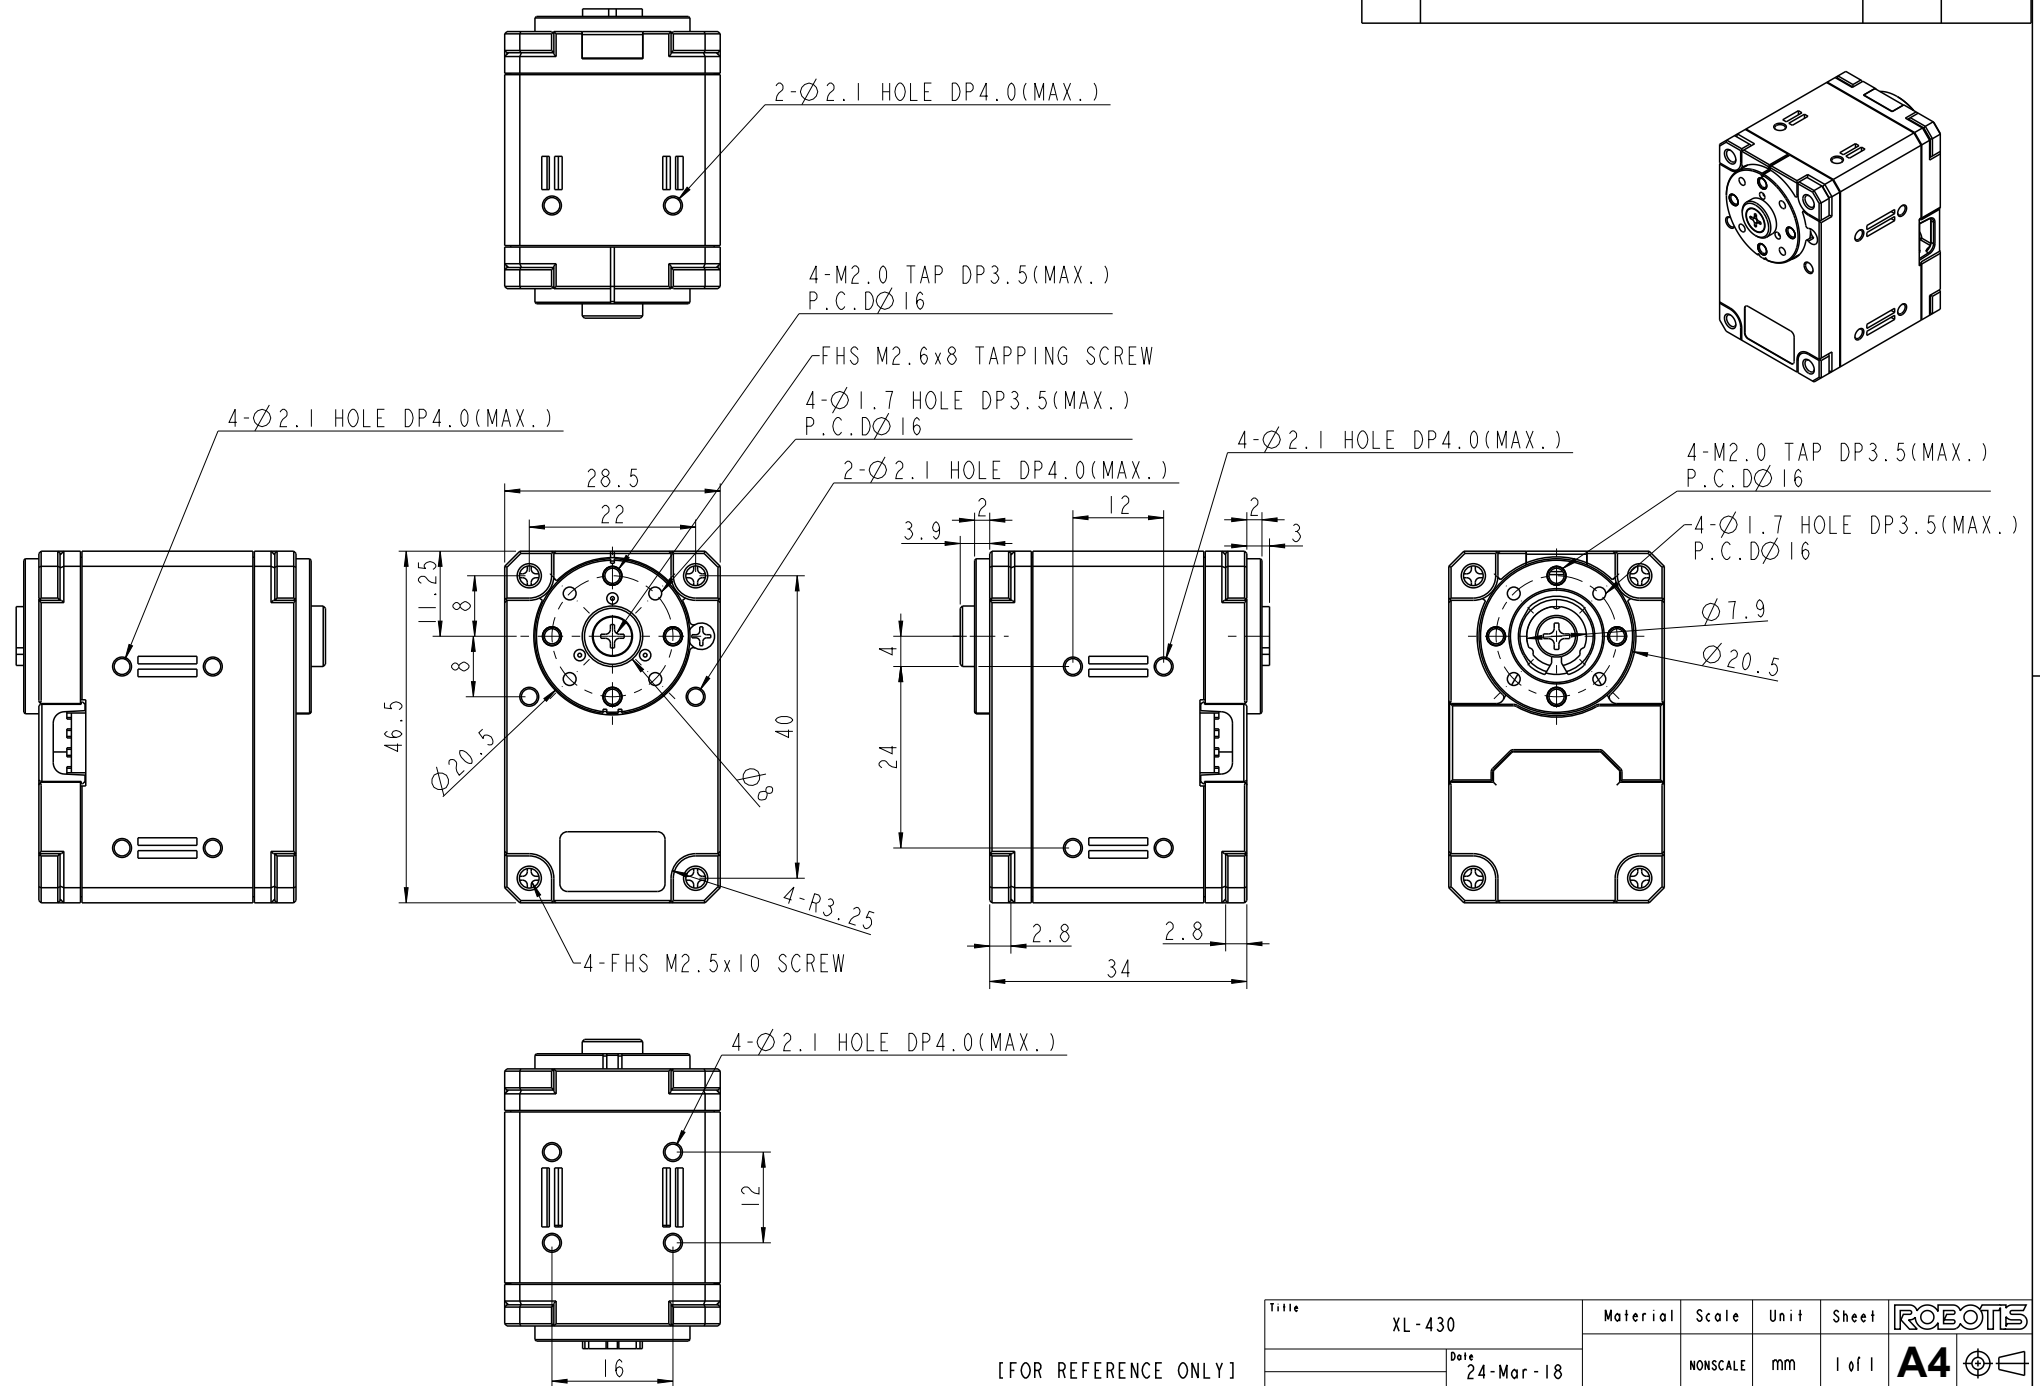

REV.	DESCRIPTION	CHK	DATE

[FOR REFERENCE ONLY]

Title	Material	Scale	Unit	Sheet	ROBOTS
XL-430					
Date		NONSCALE	mm	1 of 1	A4
24-Mar-18					