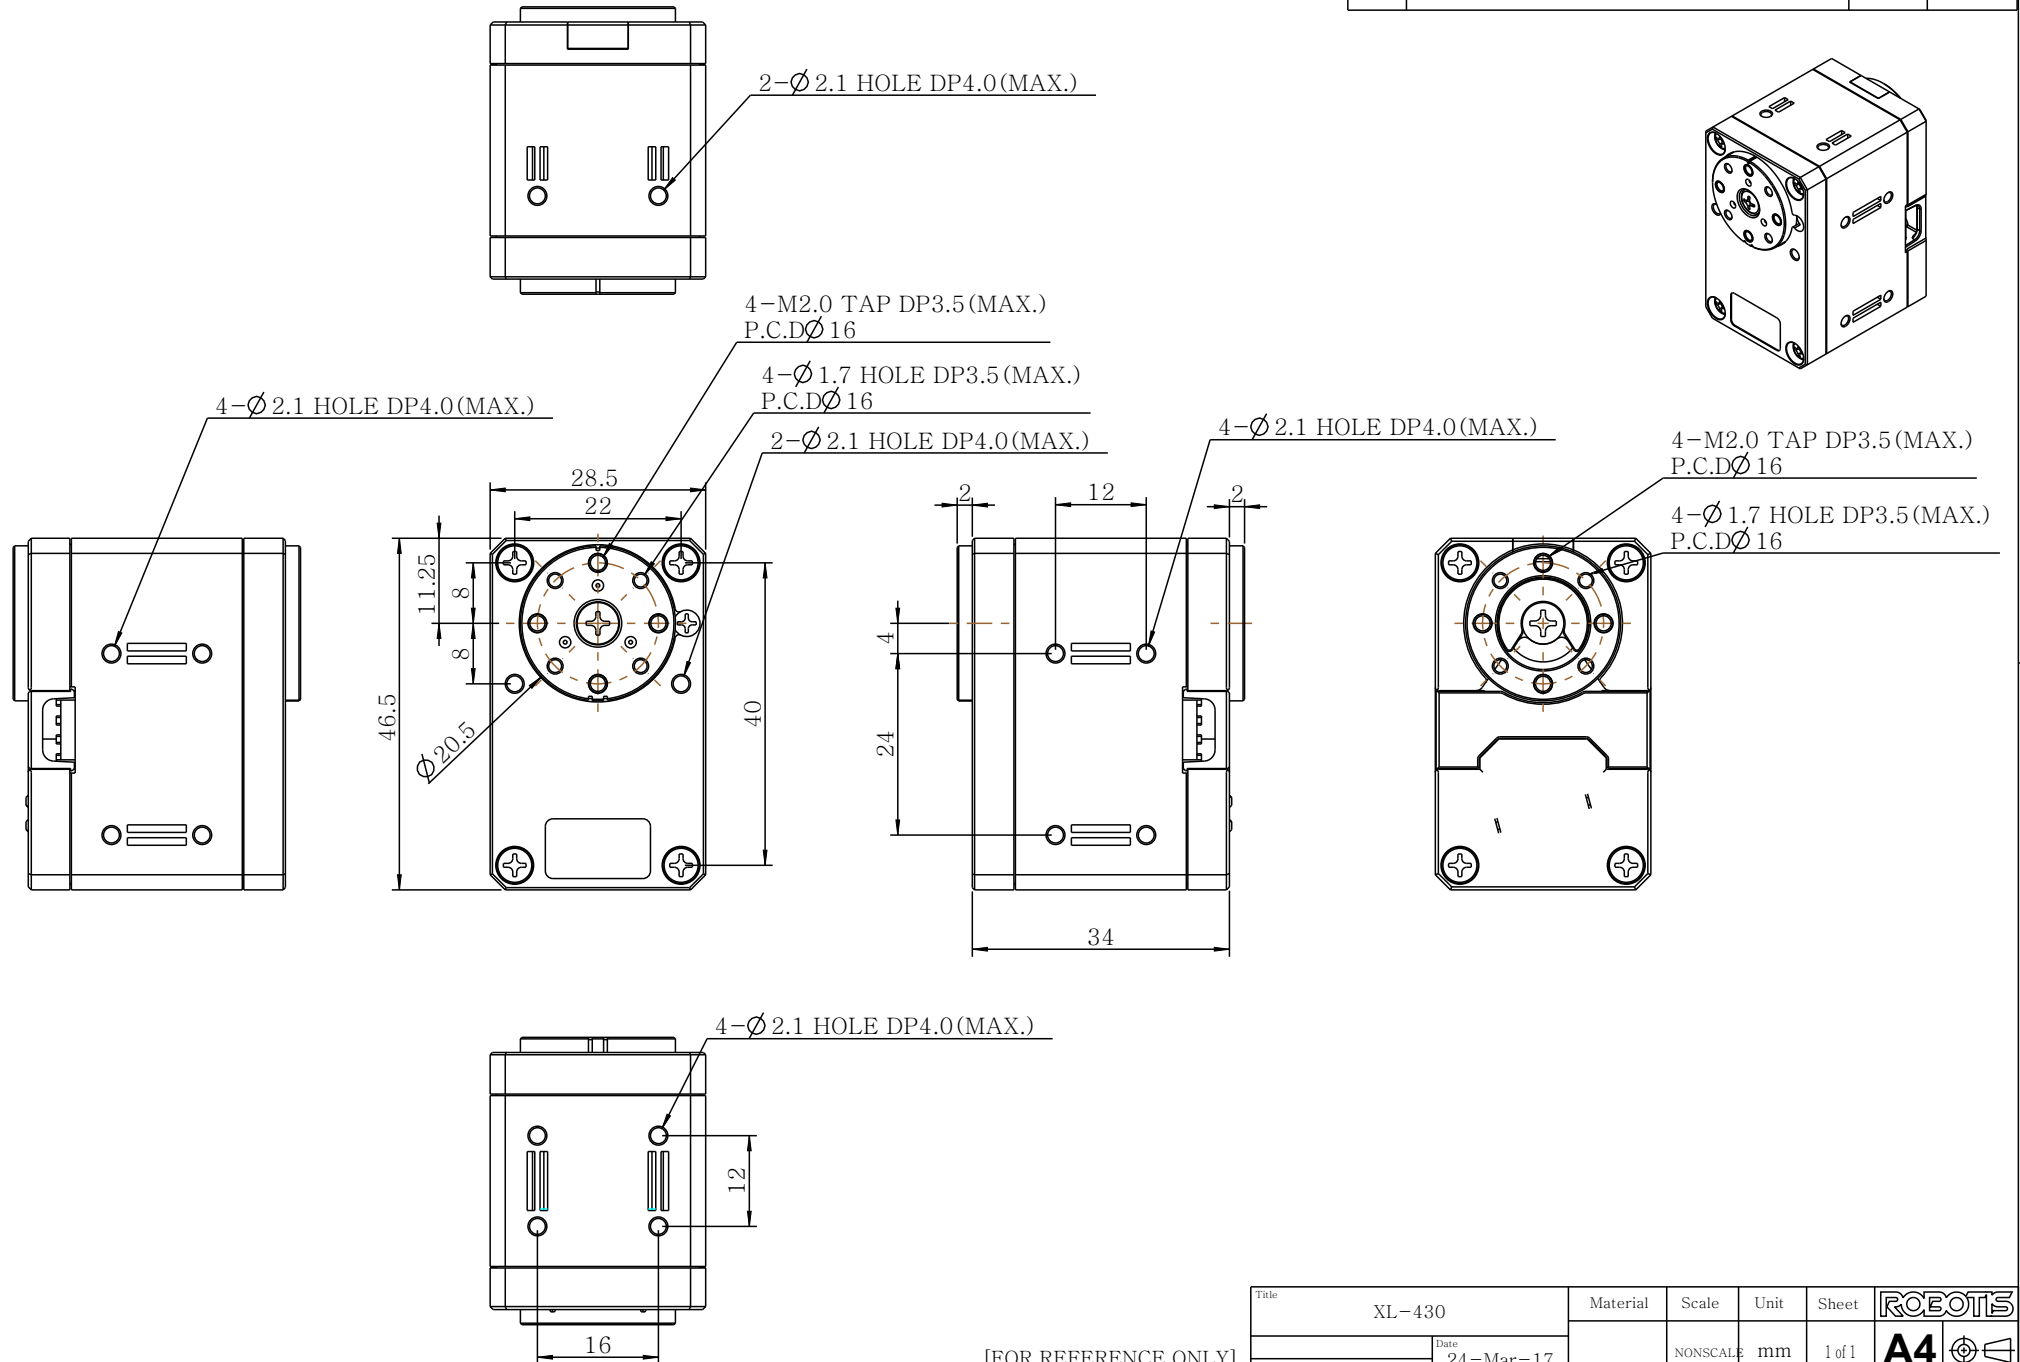

REV.	DESCRIPTION	CHK	DATE

[FOR REFERENCE ONLY]

Title	Material	Scale	Unit	Sheet	ROBOTS
XL-430					
Date		NONSCALE	mm	1 of 1	A4
24-Mar-17					