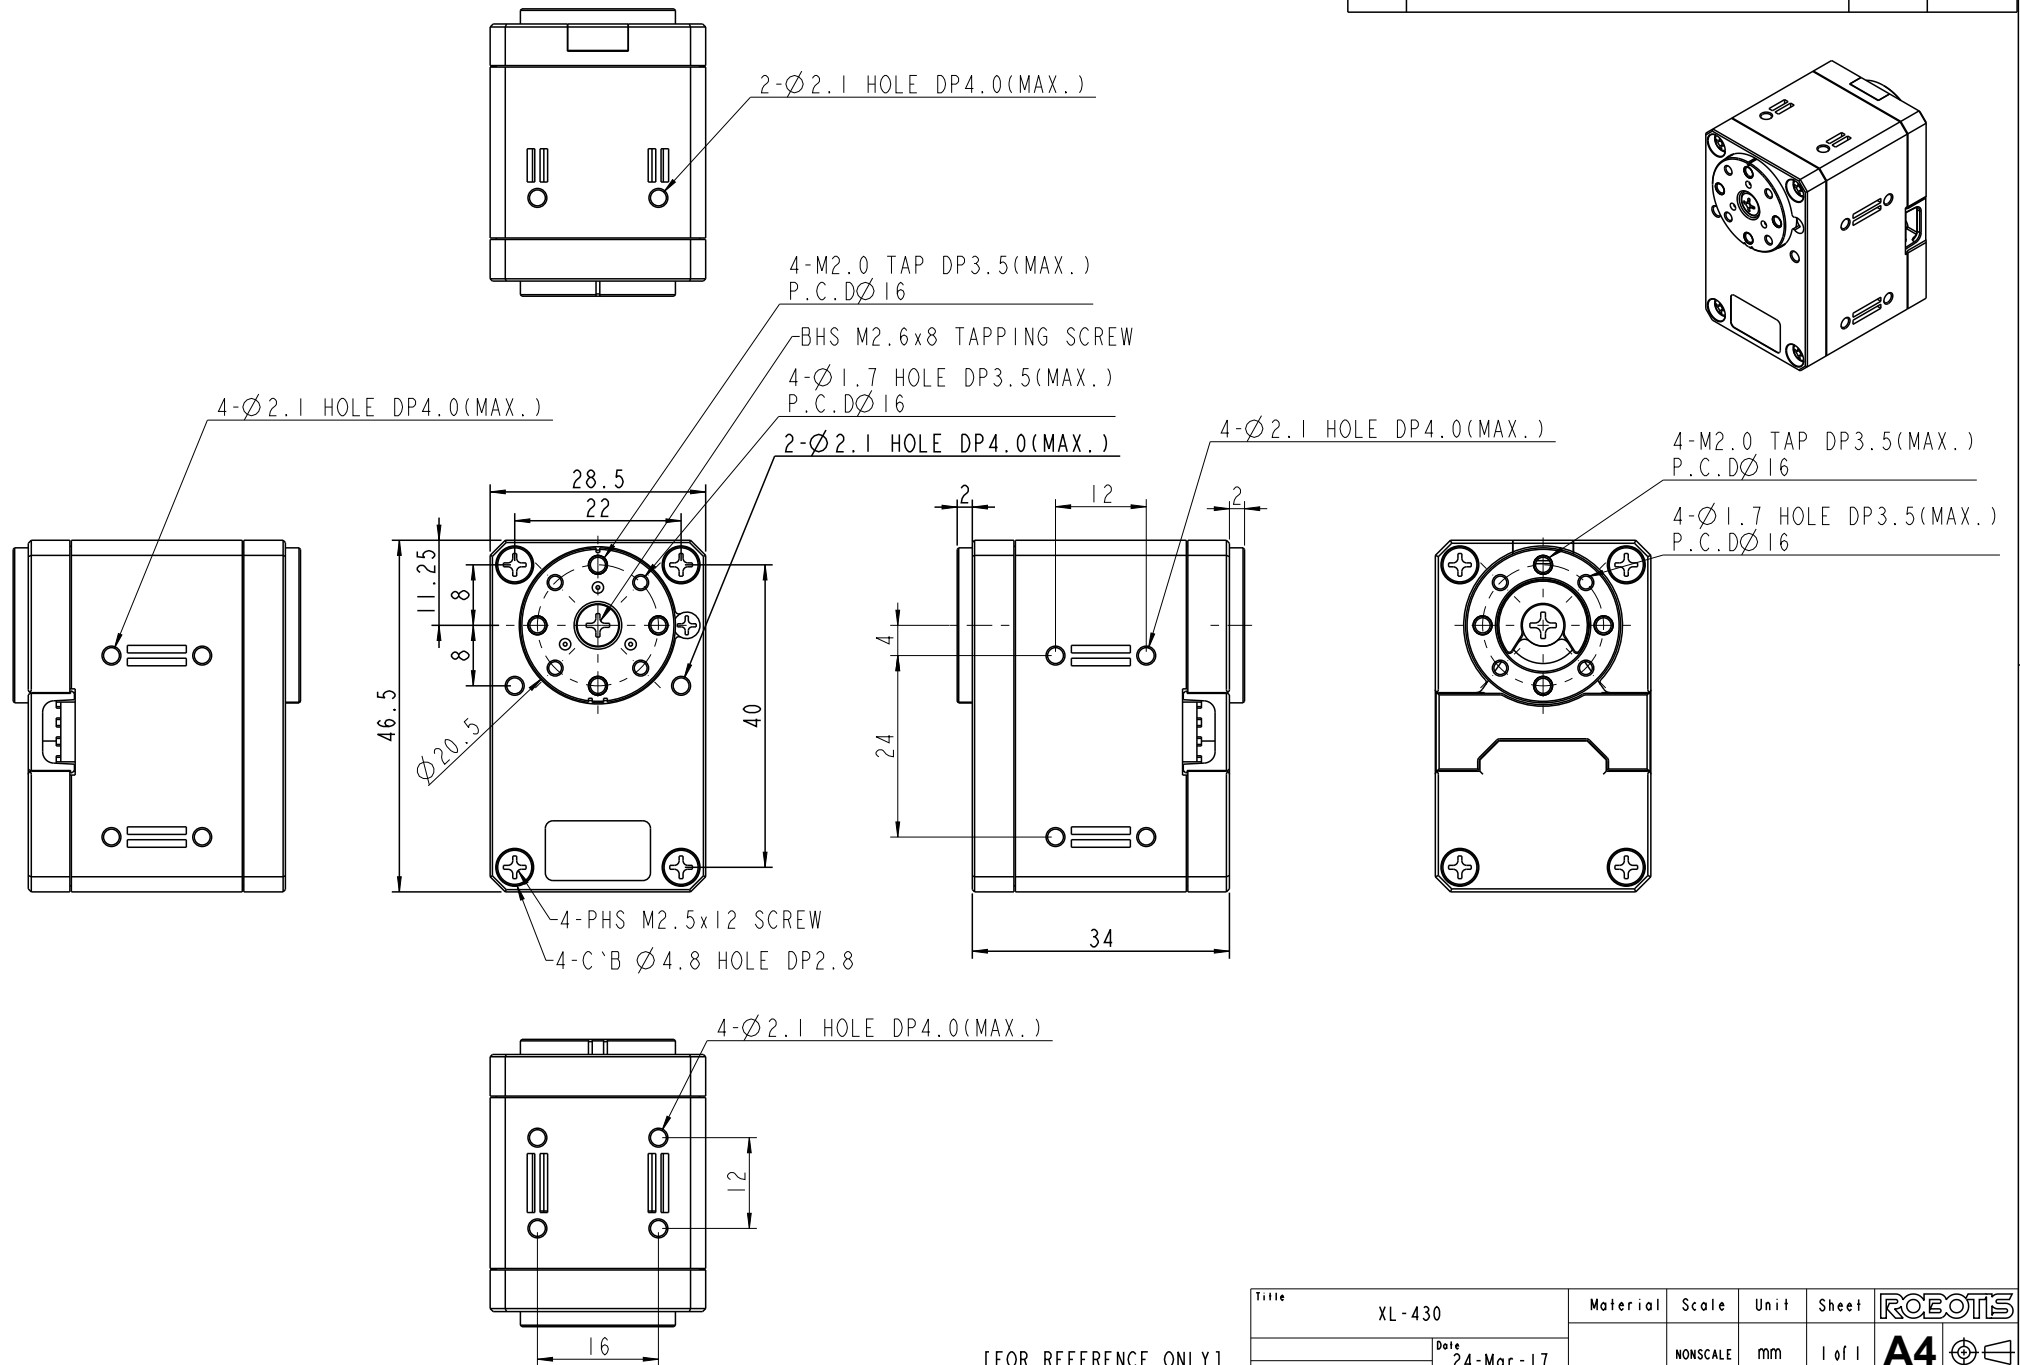

REV.	DESCRIPTION	CHK	DATE

[FOR REFERENCE ONLY]

Title	Material	Scale	Unit	Sheet	ROBOTS
XL-430					
Date		NONSCALE	mm	1 of 1	A4
24-Mar-17					