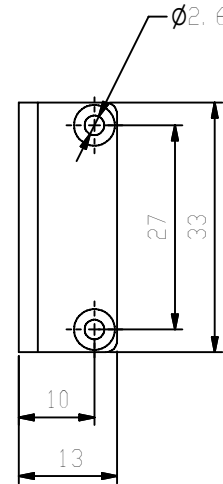

REV.	DESCRIPTION	CHK	DATE

SCALE 1/2

[ FOR REFERENCE ONLY ]

FR12-S102	Material	Scale	Unit	Sheet	
2017/11/22		Isoscale	mm	1 of 1	