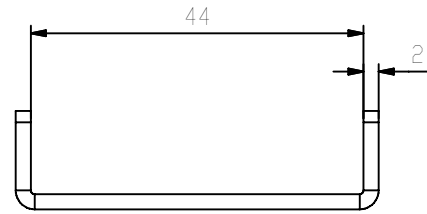

REV.	DESCRIPTION	CHK	DATE

SCALE 1/2

[ FOR REFERENCE ONLY ]

FR12-S102	Material	Scale	Unit	Sheet	
2017/11/22		Isoscale	mm	1 of 1	