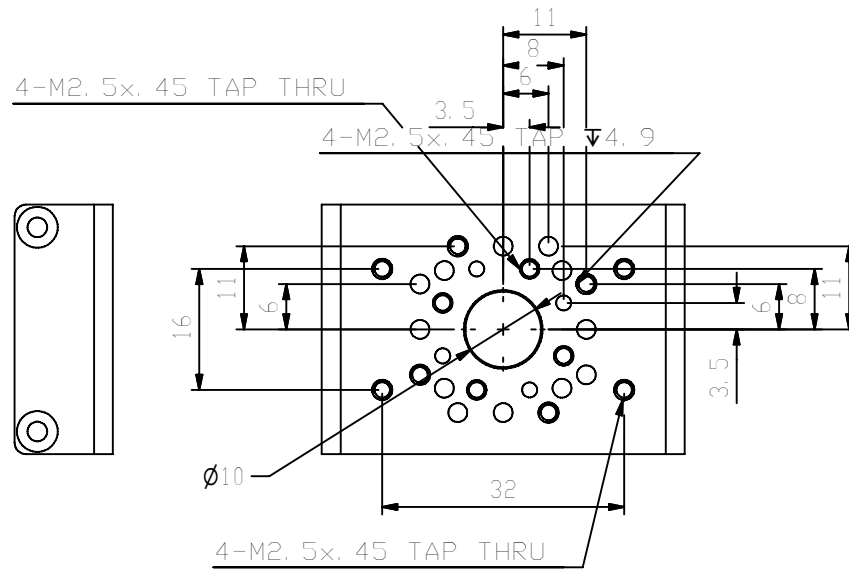

REV.	DESCRIPTION	CHK	DATE

SCALE 1/2

[ FOR REFERENCE ONLY ]

FR12-S102	Material	Scale	Unit	Sheet	
2017/11/22		Isoscale	mm	1 of 1	