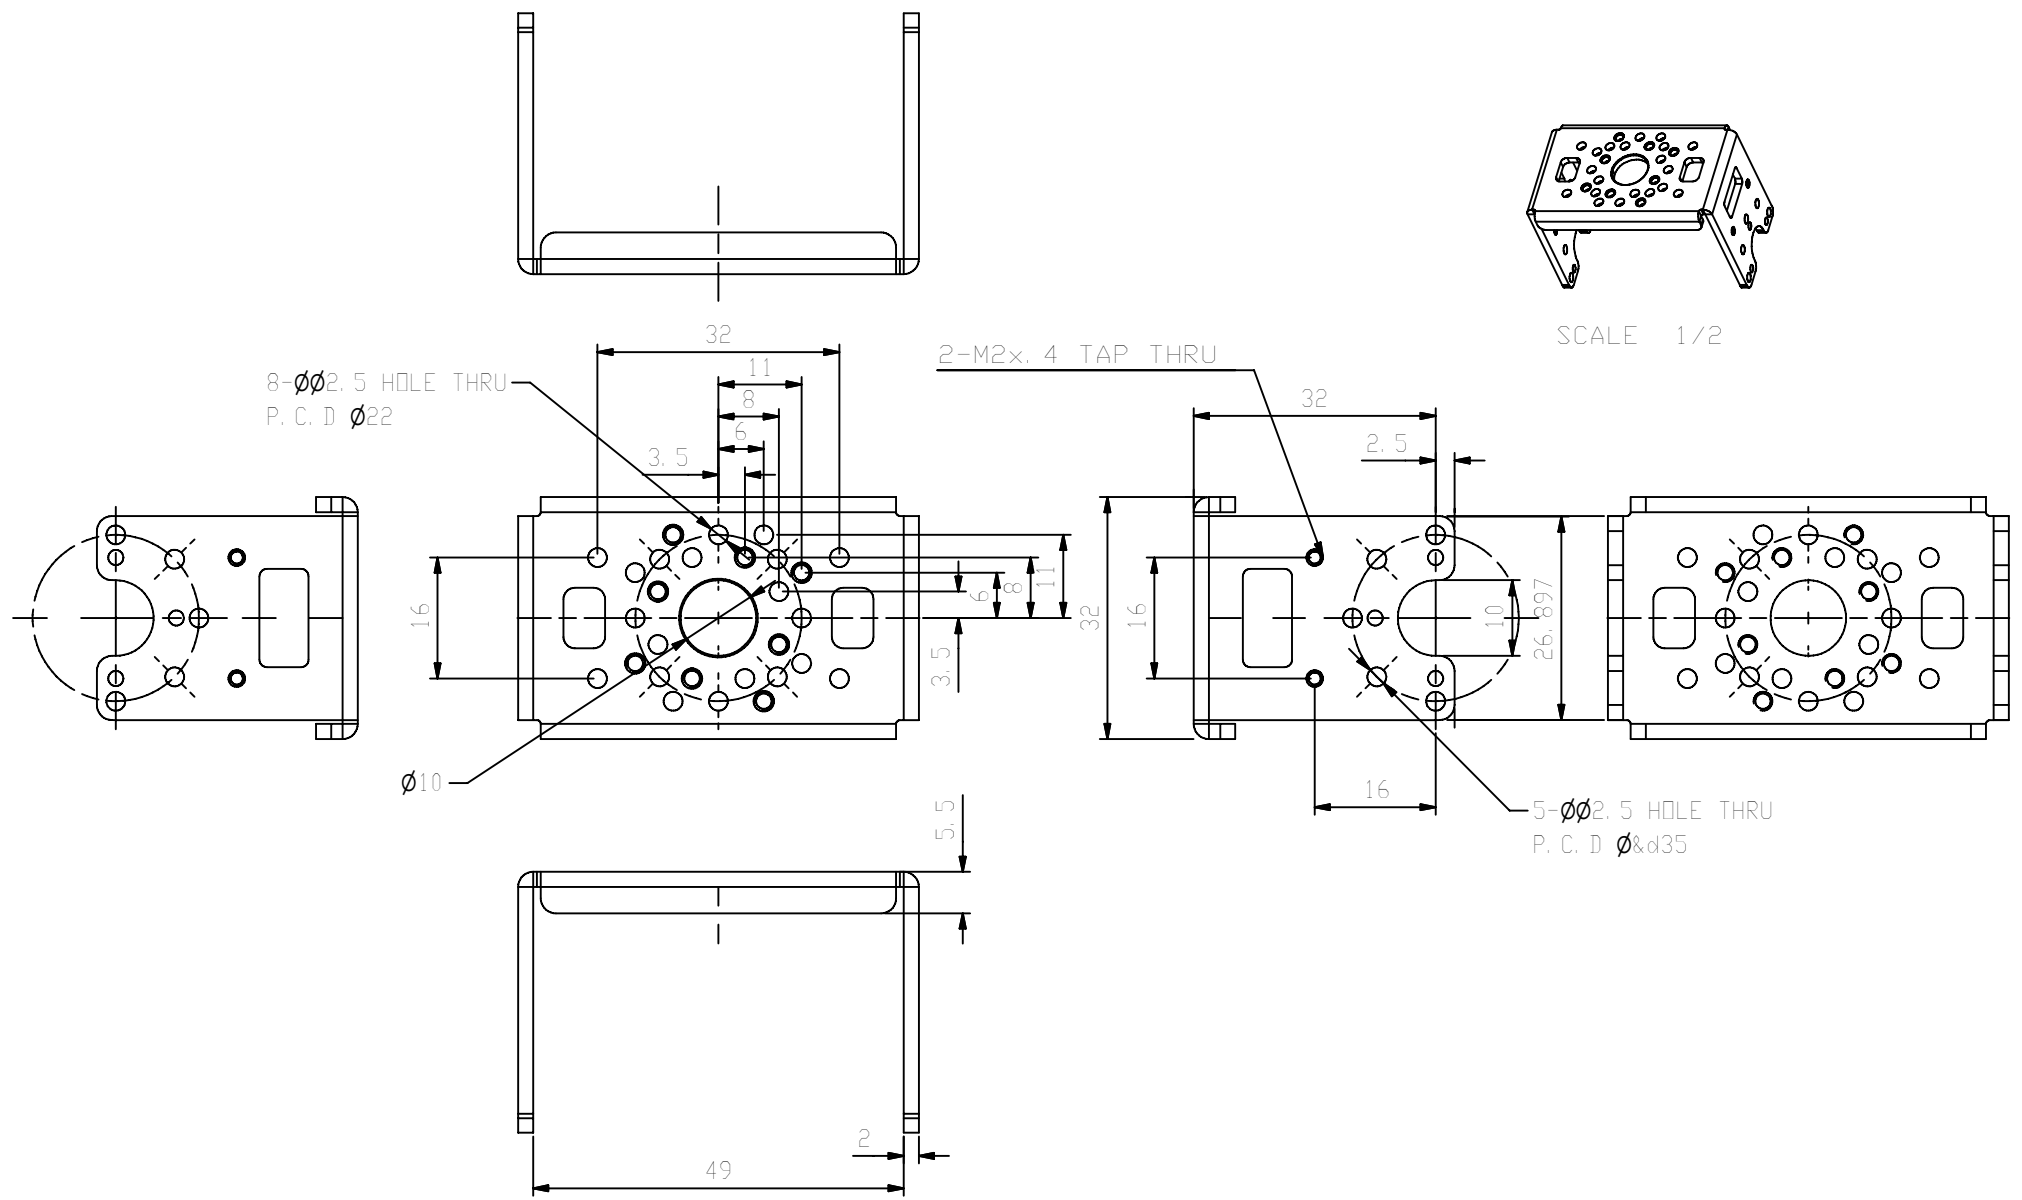

REV.	DESCRIPTION	CHK	DATE

SCALE 1/2

[FOR REFERENCE ONLY]

FR12-H101	Material	Scale	Unit	Sheet	
2017/11/22		Isoscale	mm	1 of 1	